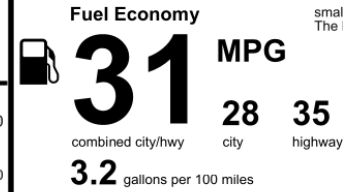

Dual-zone Automatic Temperature Control
Remote Engine Start
TailorFit™ Leatherette-wrapped Steering Wheel
Power Liftgate
Rear Door Alert
ProPILOT Assist
Steering Assist
Intelligent Cruise Control
ProPILOT Emergency Stop w/ e-call
Voice Recognition
Intelligent Auto Headlights

AUDIO & INFOTAINMENT

NissanConnect® Services powered by SiriusXM®+
Apple CarPlay®+
Android Auto™+
SiriusXM®+
8" Color Touch-screen Display
Wi-Fi Hotspot+

EXTERIOR

18" Alloy Wheels
Tire Repair Kit
LED Low & High Beam Headlights
LED Daytime Running Lights
LED Taillights
Dual Power Heated Outside Mirrors

+See your Dealer for terms, conditions and limitations
++Optional Equipment Replaces Standard Where Applicable
+++Federal/State/Local laws may apply. Review before using

Manufacturer's Suggested Retail Base Price:	$31,490.00
Options Included by Manufacturer	
Cold Weather Package	400.00
Heated Front Seats	
Heated Steering Wheel	
Splash Guards (Set of 4-Black)	260.00
Chrome Rear Bumper Protector	190.00
Floor Mats, Cargo Area Protector, Seatback Protector, & First Aid Kit	465.00
Frameless Rearview Mirror w/ Universal Remote	445.00
DESTINATION CHARGES	1,495.00
Total*	$34,745.00

Warranty Booklet & owner publications available @ <https://www.nissanusa.com/owners/manuals-guides.html> or call 1-800-NISSAN-1

EPA DOT Fuel Economy and Environment

Gasoline Vehicle

small SUVs range from 14 to 125 MPG. The best vehicle rates 146 MPGe.

You save $500
in fuel costs over 5 years compared to the average new vehicle.

Annual fuel cost $1,600

Fuel Economy & Greenhouse Gas Rating (tailpipe only) **Smog Rating** (tailpipe only)